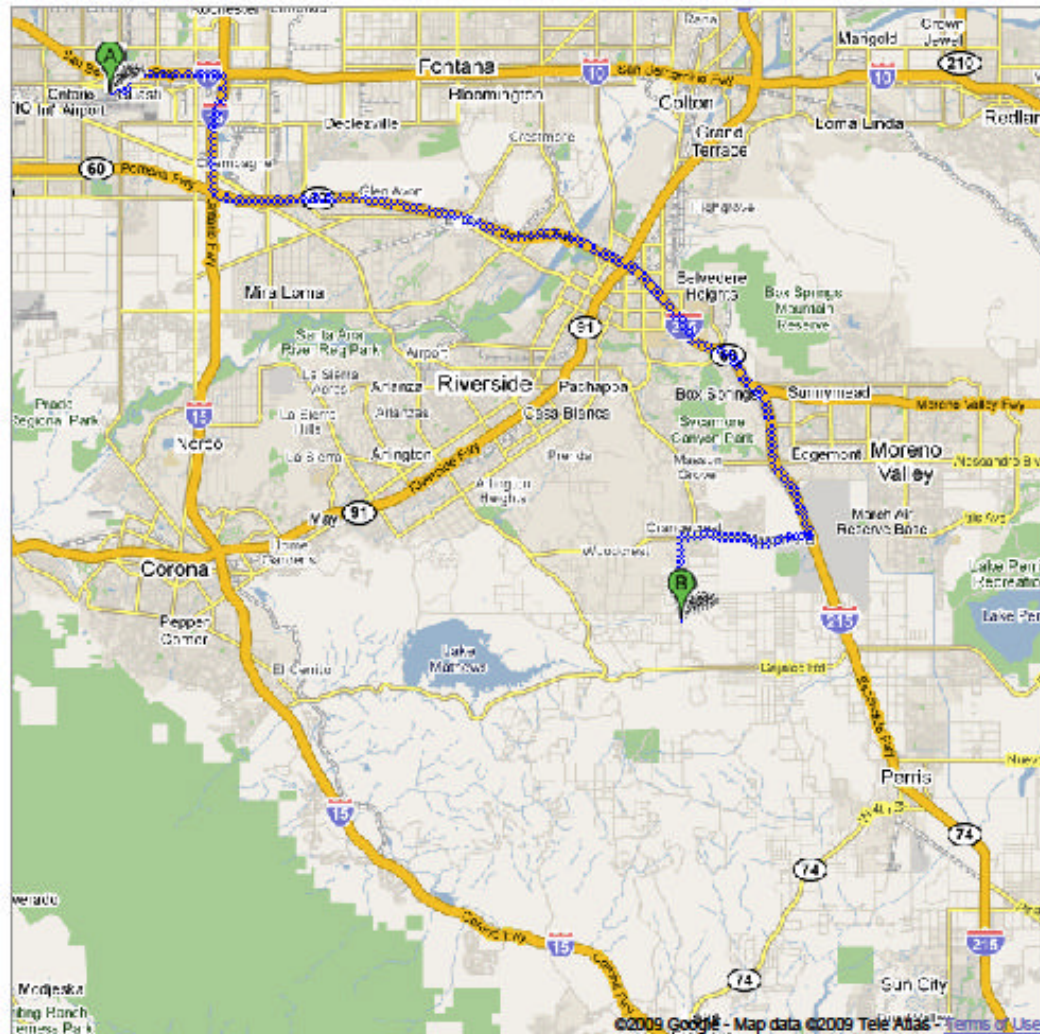

# DIRECTIONS TO THE MEET FROM ONTARIO AIRPORT

La/Ontario International Airport to 18150 Wood Rd, Perris, CA 92570 - Google Maps

Page 1 of 2

Directions to 18150 Wood Rd, Perris,  
CA 92570

33.5 mi – about 44 mins – up to 1 hour 30 mins in  
traffic

Directions from Ontario Airport to Citrus Hill High School

**USAG REGION 1 ACROBATIC GYMNASTIC CHAMPIONSHIPS  
JUNE 19-20, 2010**

**A – LA/ONTARIO INTERNATIONAL AIRPORT**

1. Head **east** on **E Terminal Way** - go 0.1 mi
2. Slight **right** to stay on **E Terminal Way** ----- go 0.3 mi
3. Slight **left** at **S E Way** ----- go 0.3 mi
4. Slight **right** at **E N Way** ----- go 344 ft
5. Continue on **N Archibald Ave** ----- go 0.2 mi
6. Take the ramp onto **I-10 E** ----- go 2.5 mi
7. Take the exit onto **I-15 S** toward **San Diego** ----- go 2.8 mi
8. Take the exit onto **CA-60 E** toward **Riverside** ----- go 12.3 mi
9. Continue on **I-215 S** ----- go 8.9 mi
10. Take the **Van Buren Blvd** exit ----- go 0.3 mi
11. Turn **right** at **Van Buren Blvd** ----- go 3.6 mi
12. Turn **left** at **Wood Rd** ----- go 2.1 mi

**Start at: 1900 Frontage Rd Corona, CA 92882**

1. Head east on Frontage Rd toward W 6th St - 0.1 mi
2. Turn left at Paseo Grande - 115 ft
3. Turn left at W 6th St - 0.1 mi
4. Turn right to merge onto CA-91 E - 9.6 mi
5. Take the exit toward Van Buren Blvd/Arlington - 0.2 mi
6. Turn left at Indiana Ave - 0.1 mi
7. Take the 1st right onto Van Buren Blvd - 7.4 mi
8. Turn right at Wood Rd - 2.0 mi
9. Turn left at Markham St - 0.3 mi